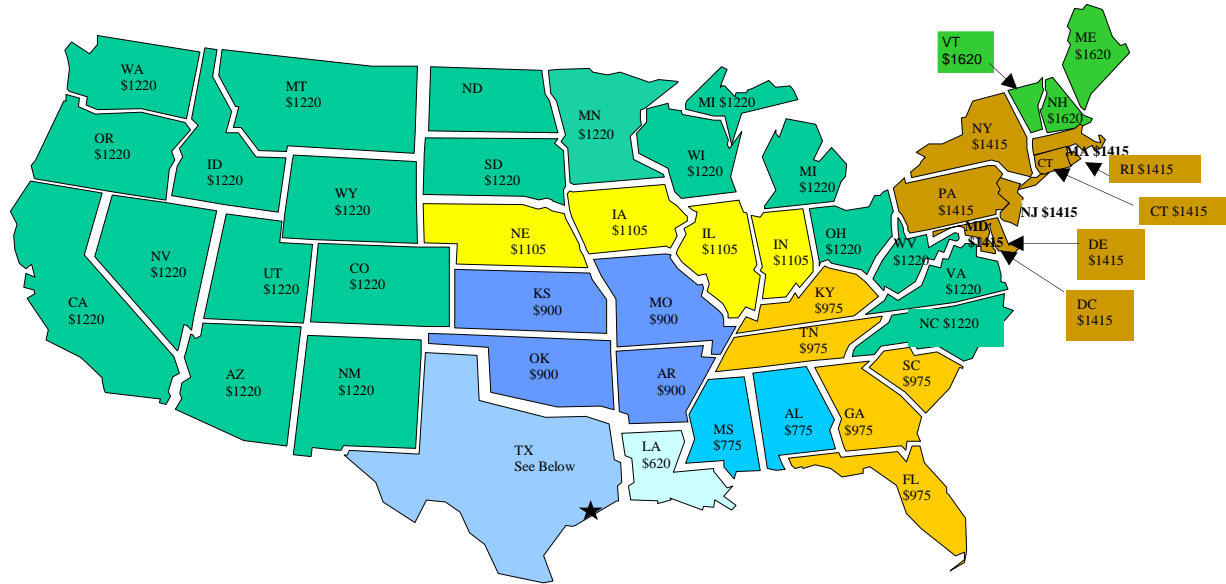

INTERMODAL FUEL CHARGE IS EFFECTIVE SEPTEMBER 21, 2014

INTERMODAL FUEL CHARGE TO HOUSTON

TEXAS			
SAN ANTONIO		LOREDO	
733, 765, 770-779	\$325	755, 763, 764, 768, 769	\$475
780-782, 786, 787, 789		783-785, 788, 792-796	
DALLAS		EL PASO	
750-754, 756, 757, 759	\$365	790, 791, 797-799, 885	\$785
760-762, 766, 767			

- Zone 1** FL, GA, KY, SC, TN - \$975
- Zone 2** AL, MS - \$775
- Zone 3** LA - \$620
- Zone 4** AZ, CA, CO, ID, MI, MN, MT, NV, NB, NM, NC, OH, OR, SD, UT, VA, WA, WV, WI, WY - \$1220.00
- Zone 5** AR, KS, MO, OK - \$900
- Zone 6** IA, IN, IL, NE - \$1105
- Zone 7** CT, DE, DC, MD, MA, NJ, NY, PA, RI - \$1415.00
- Zone 8** ME, NH, VT - \$1620